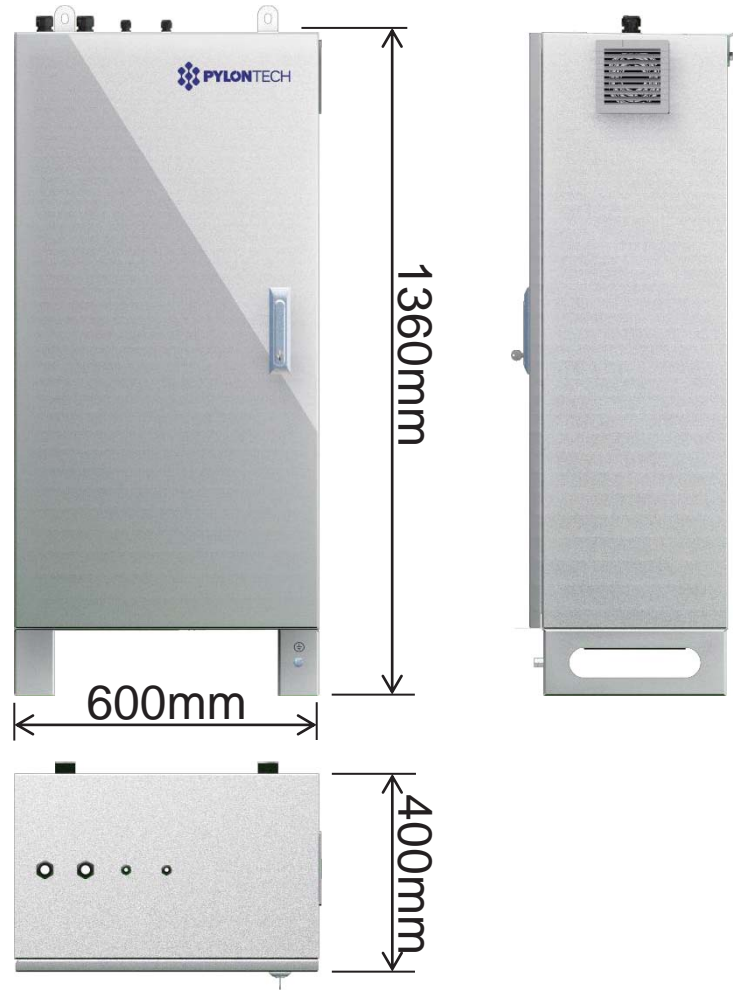

LOW VOLTAGE ENERGY STORAGE SYSTEM

-Energy Storage Cabinet

PYLONTECH

IP55 Outdoor Cabinet

Specification

Model	Color	Dimension (mm)			Suitable for	Containable
		High	Wide	Depth		
OD1310-LV	White	1360	600	400	US2000B/US2000 Plus US3000 Phantom X1	US2000B/US2000 Plus 6pcs; US3000 4pcs; PowerCube X1 (H48050 5pcs + SC0500 1pcs or H48074 3pcs +SC0500 1pcs)