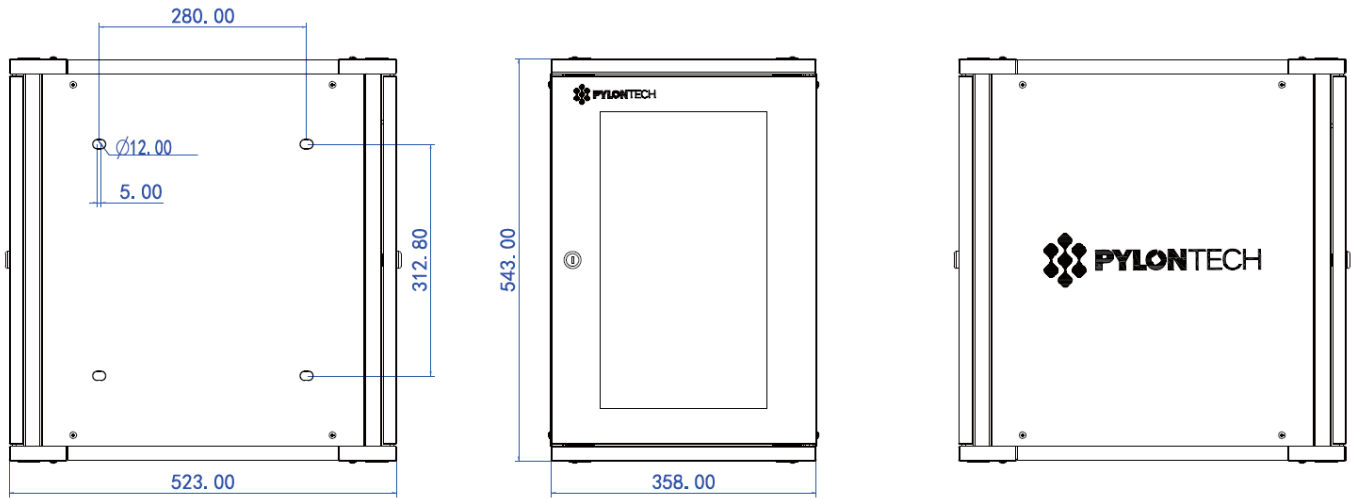

**LOW VOLTAGE ENERGY STORAGE SYSTEM
-Wall Mounted Cabinet**

Feature

Vertical installation

Wall Mounted

Compact installation for space-saving

Flexible for 3 sets US2000 or 2 sets US3000 installation

Minimalist Concept for Comfortable Life

Specifications

Model	Color	Dimension (mm)			Suitable for	Containable
		High	Wide	Depth		
WM0543	Black	543	523	358	US2000 US3000 Phantom-S	3 Sets US2000 3 Sets Phantom-S 2 Sets US3000

Cube the Force |  **PYLONTECH**